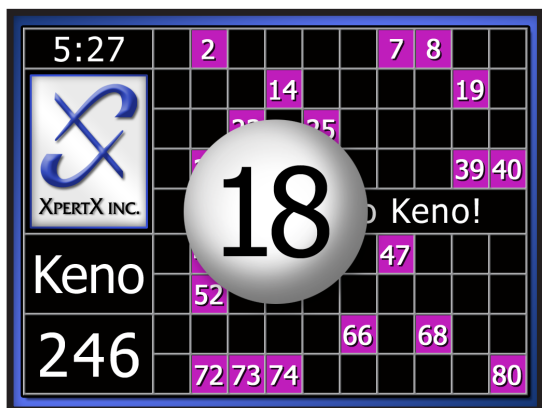

VORTEX HD & HD+ VIDEO DISPLAY SYSTEMS (OPTIONAL)

Sample Keno Vortex HD Display

- Show Keno results on any video media
- High-resolution capability
- Game Announcement Feature - choice of character voices call numbers
- Display Keno results throughout hotel/casino
- Vortex HD+ system also runs custom advertisements between games — display pictures, run videos and animations

OPTIONAL EQUIPMENT & FEATURES

- Ticket Information Station — Customers can check their own tickets
- Keno Information Network (KIN) — Display live Keno results online
- Random Number Generator — Computer generated balldraw
- Mark Sense Lotto Style Reader — Automatically reads a player's wager