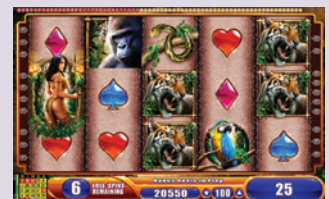

Free Spin Bonus

AVAILABILITY OF ALL OPTIONS IS SUBJECT TO SPECIFIC JURISDICTIONAL APPROVAL

Neither WMS Gaming Inc., nor any of its affiliated entities, can accept responsibility for the absolute accuracy of the final figures.
©2012 WMS Gaming Inc. All rights reserved.

03/19/12

Help Stop Piracy!

Have you noticed WMS products in the marketplace that appear inauthentic or copied? Report piracy by calling WMS' Piracy Tip Line at **877-576-5324** or piracy@wms.com. Anonymous reports are welcome.